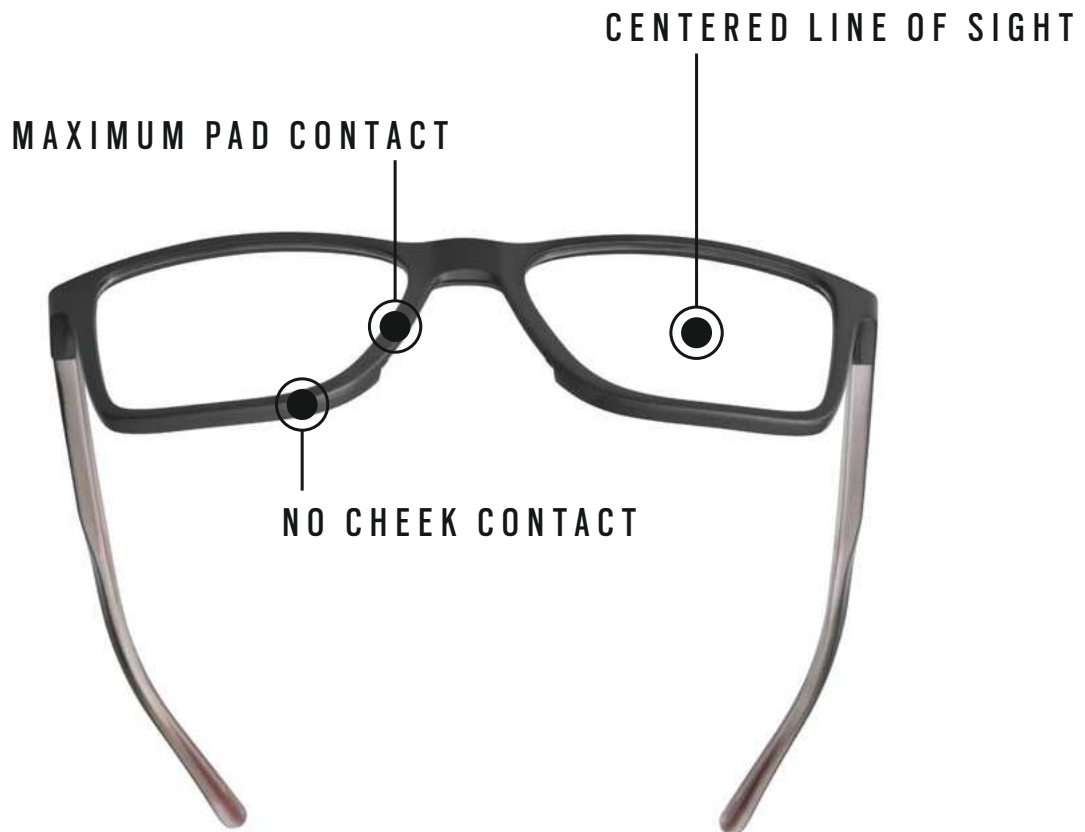

TRUBRIDGE™ TECHNOLOGY

A CUSTOMIZED FIT FOR ANY FACE