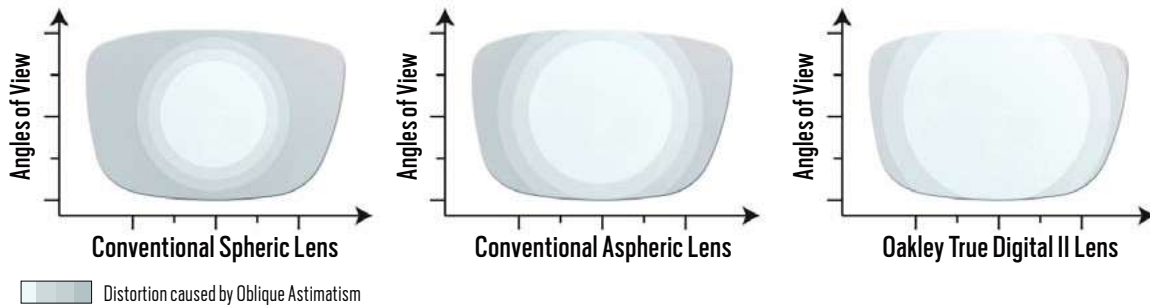

OPTICAL LENS TECHNOLOGY

INTRODUCING OAKLEY TRUE DIGITAL™ II TECHNOLOGY

Our new lens technology, Oakley True Digital™ II, allows us to process high prescriptions.